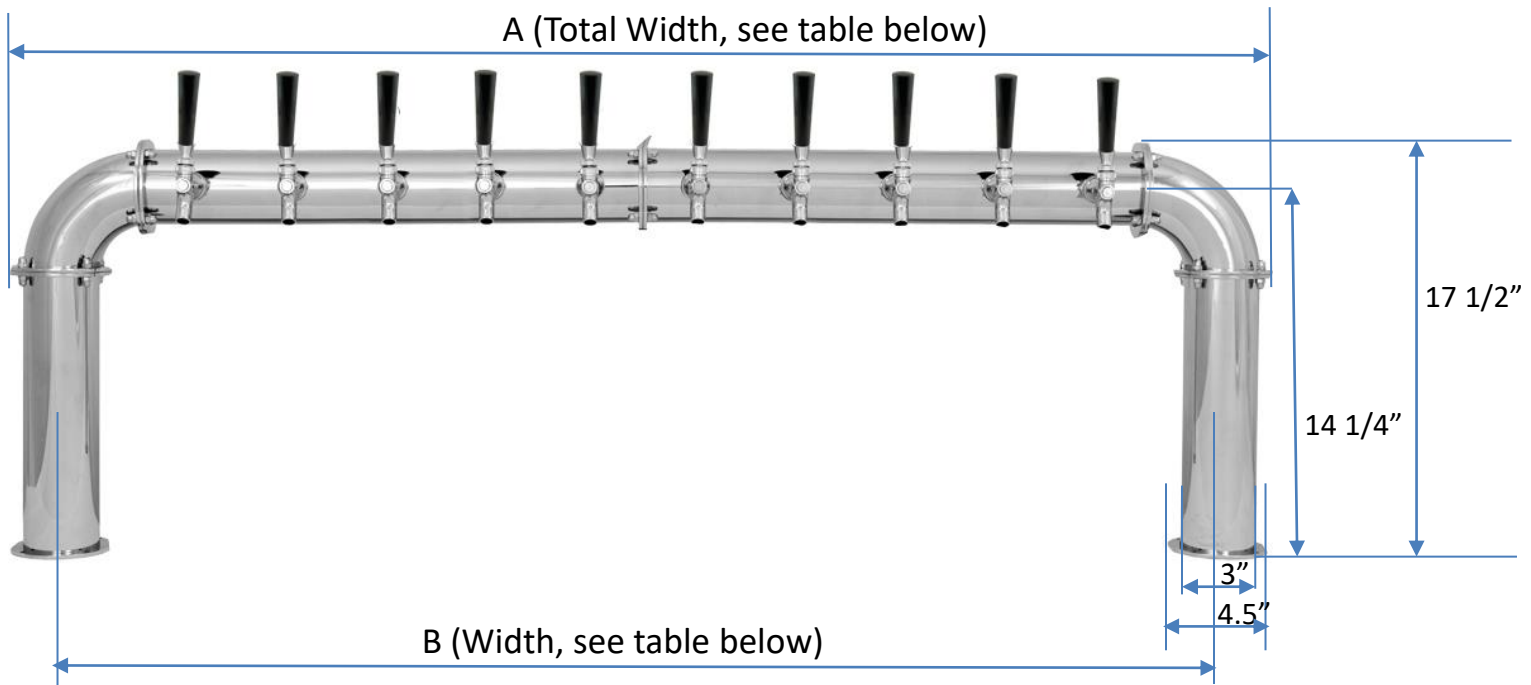

[X]: Number of Faucets

Quality Products - Quality Service
By Chill Passion Inc. Visit us at www.chillpassion.com

All SS304 Contact, Glycol Ready

Made in USA

Body : 3" Diameter Pipe, Polished Stainless Steel

Flanges : 4.5" diameter

Product Lines : 304 grade SS with 1/4" barb

Restriction : See table below.

Glycol Lines : 3/8" OD Copper with 3/8" Barbs - See table below

| Faucets | Restriction | Glycol | A (Total Width) | B (Width) |
|-------------------------|---------------------------------------|-------------------------|--------------------|--------------|
| 4 Faucets, CT3P4SS-GL | 3.6 pounds | 1 Loop (2 connections) | 23 1/2" | 19" |
| 5 Faucets, CT3P5SS-GL | 3.6 pounds | 1 Loop (2 connections) | 26 1/2" | 22" |
| 6 Faucets, CT3P6SS-GL | 3.6 pounds | 1 Loop (2 connections) | 29 1/2" | 25" |
| 8 Faucets, CT3P8SS-GL | Line 1-3: 4.8 lbs Others: 3.6 lbs | 1 Loop (2 connections) | 35 1/2" | 31" |
| 10 Faucets, CT3P10SS-GL | 3.6 pounds | 2 Loops (4 connections) | 41 1/2" | 37" |
| 12 Faucets, CT3P12SS-GL | 3.6 pounds | 2 Loops (4 connections) | 47 1/2" | 43" |
| 16 Faucets, CT3P16SS-GL | Line 6-11: 4.8 lbs Others: 3.6 lbs | 2 Loops (4 connections) | 59 1/2" | 55" |