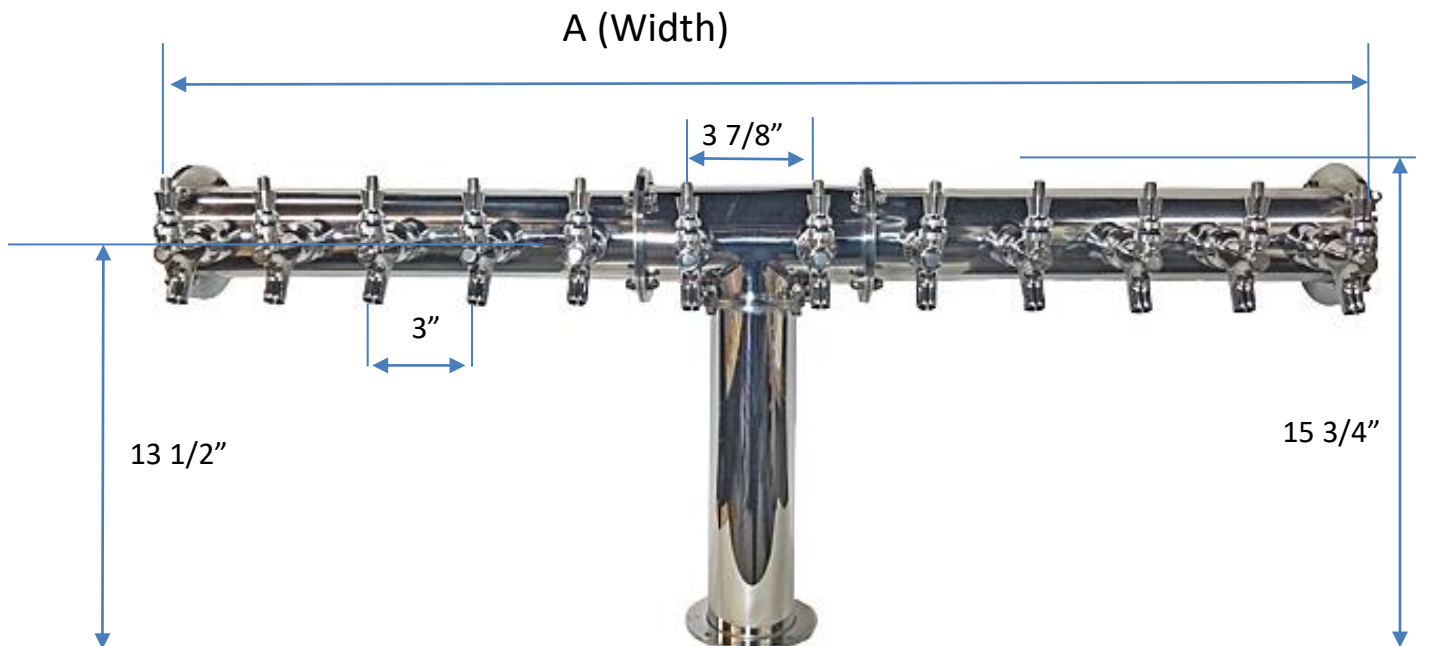

[X]: Number of Faucets

**All SS304 Contact, Glycol Ready
Made in USA**

Body : 3" Diameter Pipe, Polished Stainless Steel

Flanges : 4.5" diameter

Product Lines : 304 grade SS with 1/4" barb

Restriction : See table below

Glycol Lines : 3/8" OD Copper with 3/8" Barb (2 connections)

Faucets	A (Width)	Restriction
6 Faucets CPUT6SS-GL	25 3/4"	3.6 lbs
8 Faucets CPUT8SS-GL	25 3/4"	3.6 lbs
10 Faucets CPUT10SS-GL	31 3/4"	3.6 lbs
12 Faucets CPUT12SS-GL	37 3/4"	Line 2-9 :3.6 lbs Line 1,10 : 4.8 lbs
14 Faucets CPUT14SS-GL	43 3/4"	Line 2-9 :3.6 lbs Line 1,2,9,10 : 4.8 lbs