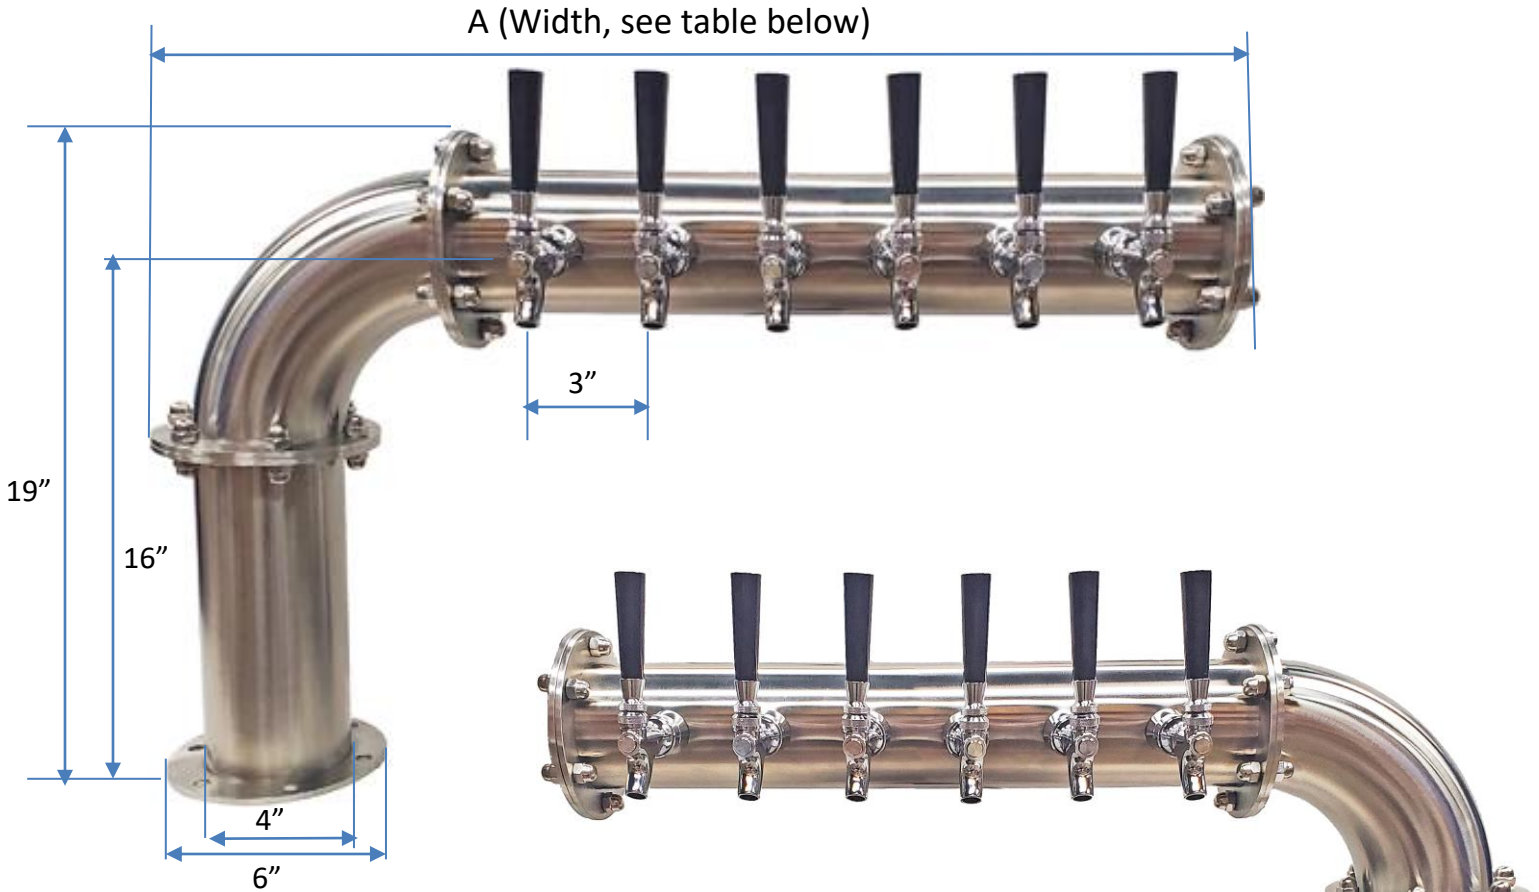

[X]: Number of Faucets

All SS304 Contact

Made in USA

Body : 4" Diameter Pipe, Brushed Stainless Steel

Flanges : 6" diameter

Product Lines : 6 feet of Clear Vinyl lines with hex nut connections

Faucets	A (Width)	Drip Tray
4 Faucets CT4PL4SS-L, CT4PL4SS-R	26 3/8"	12"
5 Faucets CT4PL5SS-L, CT4PL5SS-R	29 3/8"	15"
6 Faucets CT4PL6SS-L, CT4PL6SS-R	32 3/8"	18"