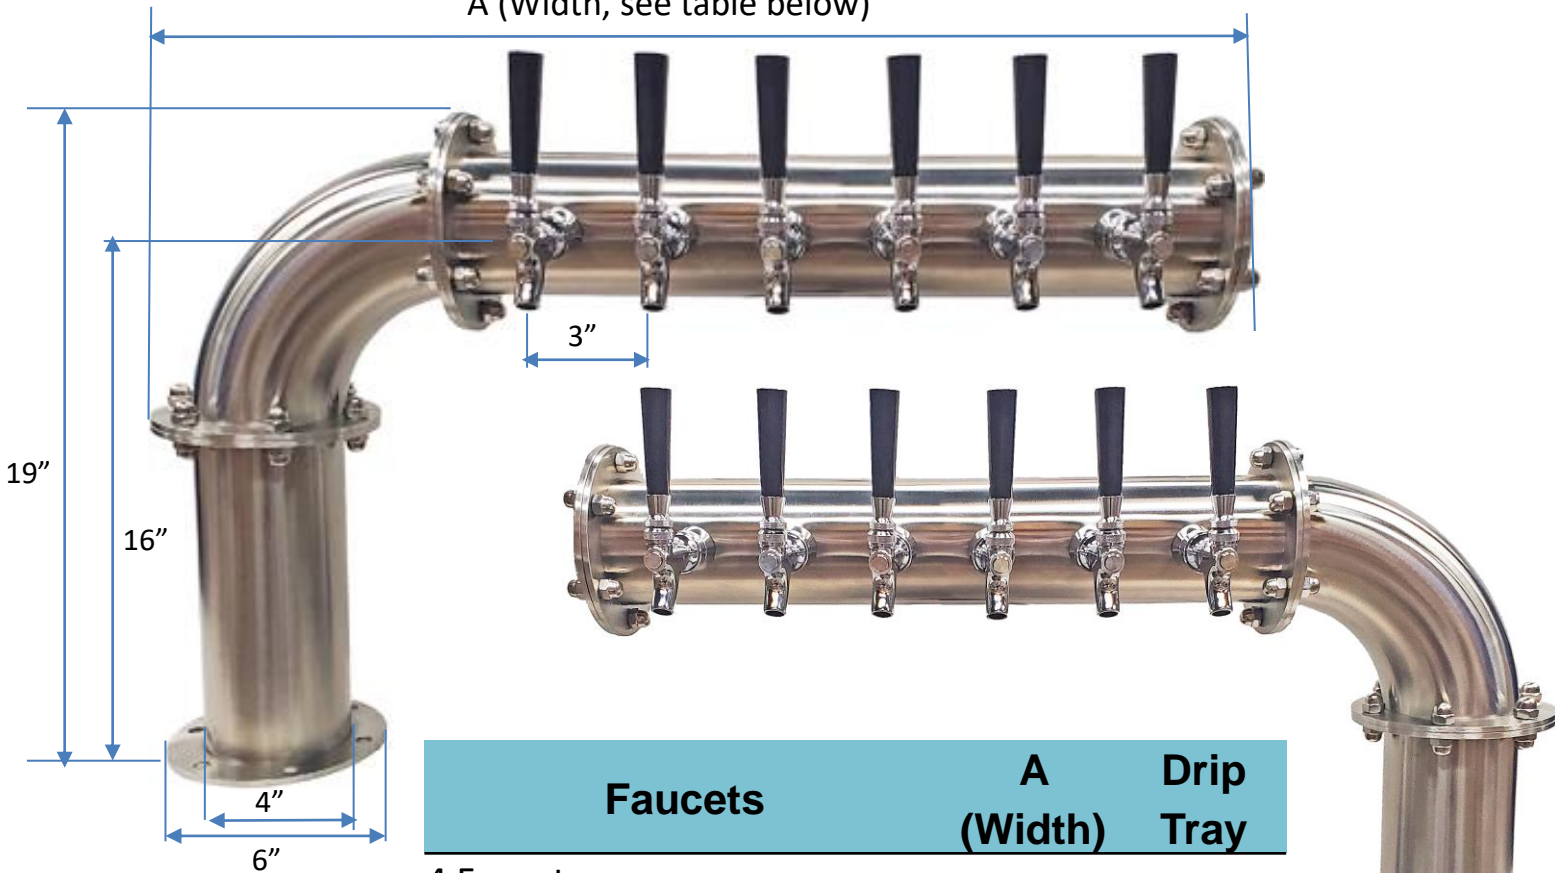

[X]: Number of Faucets

Quality Products - Quality Service

By Chill Passion Inc. Visit us at www.chillpassion.com

All SS304 Contact, Glycol Ready

Made in USA

Body : 4" Diameter Pipe, Brushed Stainless Steel

Flanges : 6" diameter

Product Lines : 304 grade SS with 1/4" barb

Restriction : 3.6 pounds

Glycol Lines : 3/8" OD Copper with 3/8" Barb (2 connections)

A (Width, see table below)

Faucets	A (Width)	Drip Tray
4 Faucets CT4PL4SS-L-GL, CT4PL4SS-R-GL	26 3/8"	12"
5 Faucets CT4PL5SS-L-GL, CT4PL5SS-R-GL	29 3/8"	15"
6 Faucets CT4PL6SS-L-GL, CT4PL6SS-R-GL	32 3/8"	18"
8 Faucets CT4PL8SS-L-GL, CT4PL8SS-R-GL	38 3/8"	24"