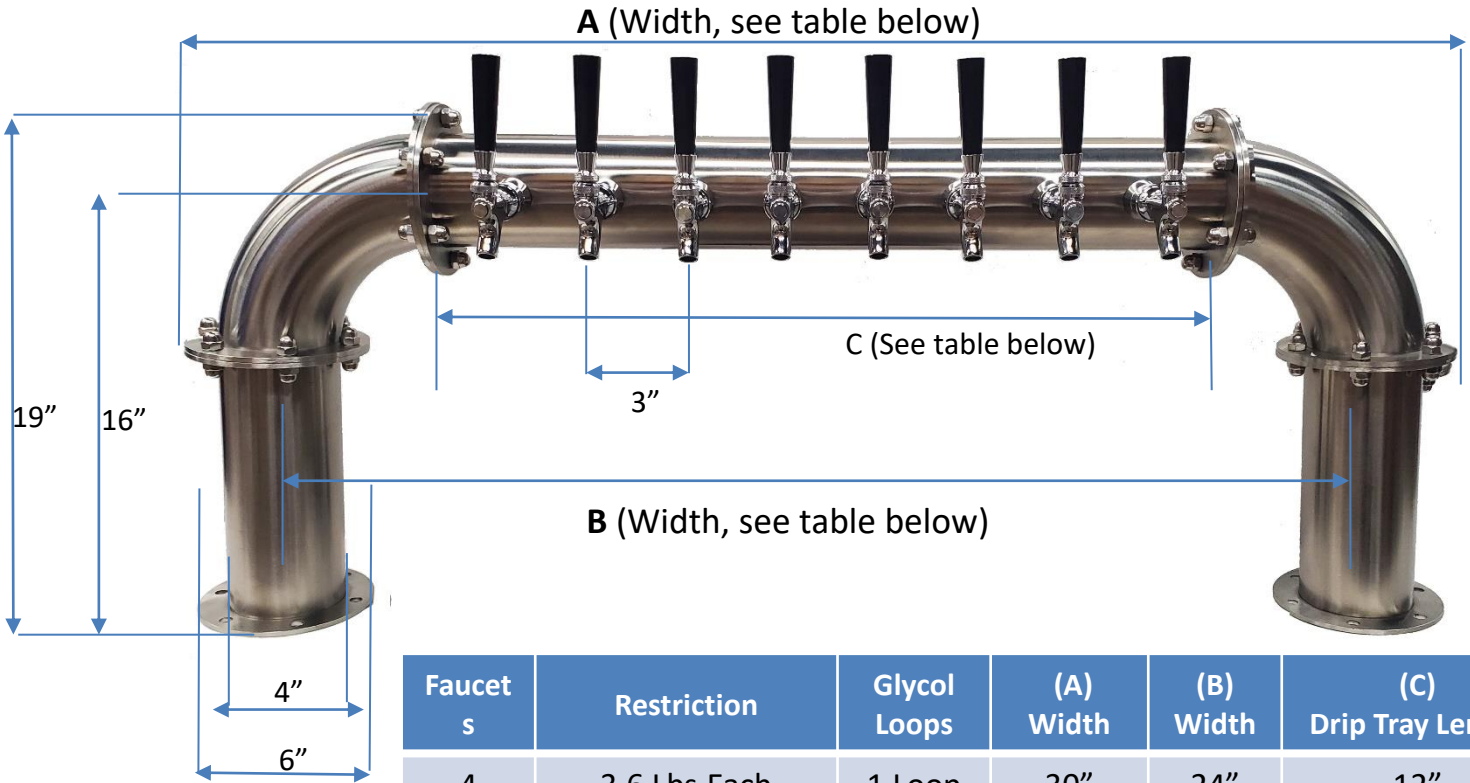

[X]: Number of Faucets

Quality Products - Quality Service
By Chill Passion Inc. Visit us at www.chillpassion.com

All SS304 Contact, Glycol Cooled

Made in USA

Body: 4" Diameter Pipe, Brushed Stainless Steel **Flanges:** 6" diameter

Product Lines: 304 Grade SS with 1/4" Barb

Restriction: See table below.

Glycol Lines: 3/8" OD Copper with 3/8" Barb (2 Connections per loop)

Faucets	Restriction	Glycol Loops	(A) Width	(B) Width	(C) Drip Tray Length
4	3.6 Lbs Each	1 Loop	30"	24"	12"
5	3.6 Lbs Each	1 Loop	33"	27"	15"
6	3.6 Lbs Each	1 Loop	35"	30"	18"
8	Line 1-3 = 4.8 Lbs Others = 3.6 Lbs	1 Loop	42"	36"	24"
10	3.6 Lbs Each	2 Loops	48"	42"	30"
12	3.6 Lbs Each	2 Loops	54"	48"	36"
14	Line 6-11 = 4.8 Lbs Others – 3.6 Lbs	2 Loops	60"	54"	42"
16	Line 6-13 = 4.8 Lbs Others – 3.6 Lbs	2 loops	66"	60"	48"
20	Line 7-14 = 4.8 Lbs Others – 3.6 Lbs	2 loops	72"	66"	60"