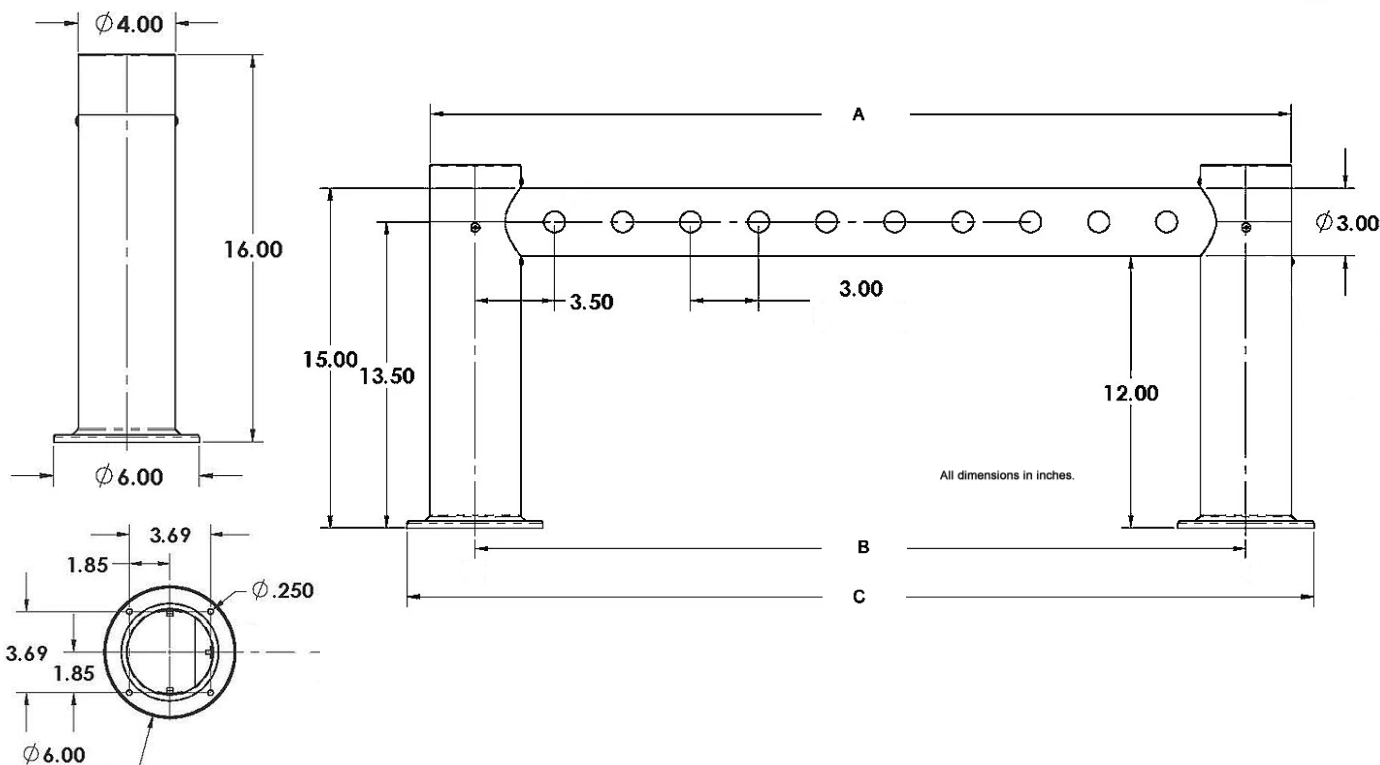

**All SS304 Contact, Glycol Ready**

**Body : Polished Stainless Steel**

**Product Lines : 304 grade SS with 1/4" barb**

**Glycol Lines : 3/8" OD Copper with 3/8" Barbs.**

1 loop for up to 8 faucets, 2 loops for 10+ faucets.

Faucets	A	B	C	Restriction
6 Faucets, CTMH6SS-GL	26"	22"	28"	Line 1-6 : 3.6 lbs
8 Faucets, CTMT8SS-GL	32"	28"	34"	Line 1-6 : 3.6 lbs, Line 7,8 : 4.8 lbs
10 Faucets, CTMT20SS-GL	38"	34"	40"	Line 1-10 : 3.6 lbs
12 Faucets, CTMT12SS-GL	44"	40"	46"	Line 1-12 : 3.6 lbs
14 Faucets, CTMT14SS-GL	50"	46"	52"	Line 1-4, 11-14 : 3.6 lbs, Line 5-10 : 4.8 lbs
16 Faucets, CTMT16SS-GL	56"	52"	58"	Line 1-4, 13-16 : 3.6 lbs, Line 5-12 : 4.8 lbs