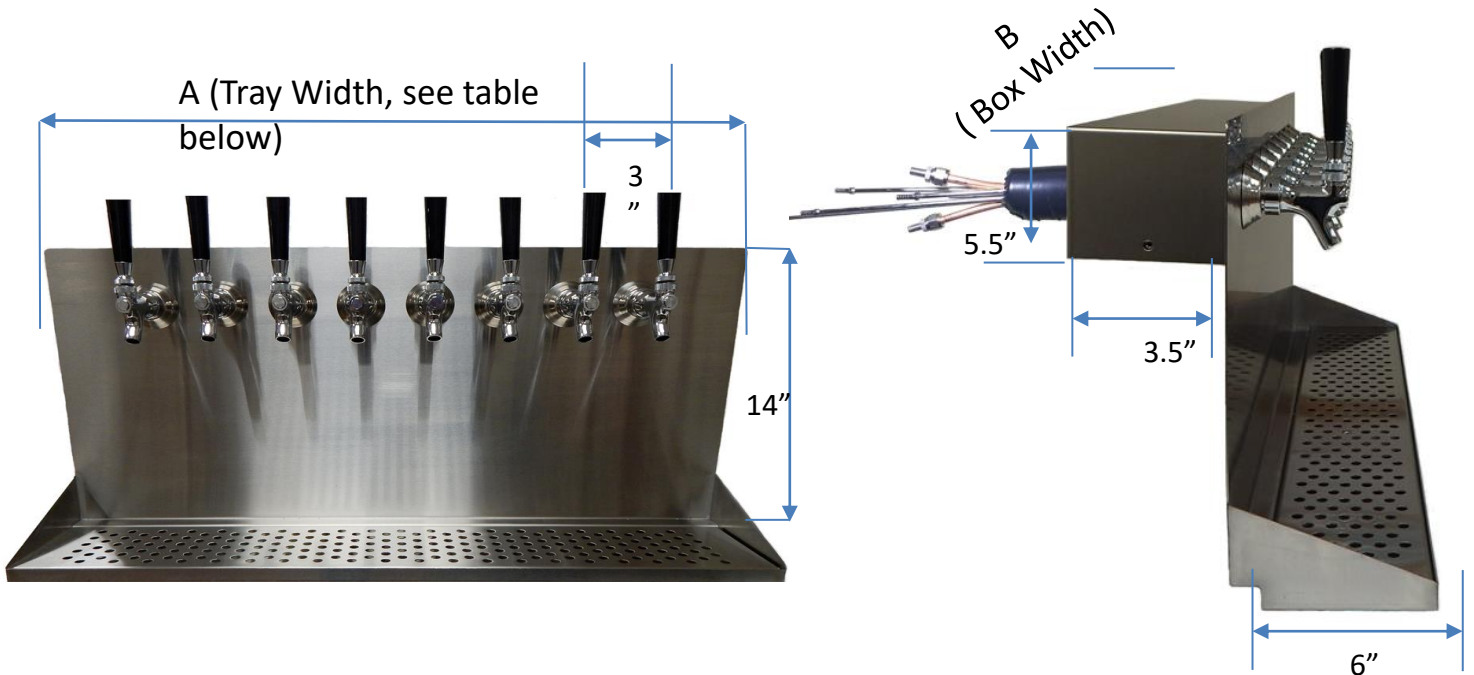

[X]: Number of Faucets

Made in USA

Body: Brushed Stainless Steel

Product Lines: 304 grade SS with 1/4" barb

Restriction: See table below.

Glycol Lines: 3/8" OD Copper with 3/8" Barbs - See table below

Faucets	A (Tray Width)	B (Box Width)	Glycol Loops	Restriction
4 Faucets	15"	12"	1 Loop	3.6 lbs ea
5 Faucets	24"	15"	1 Loop	3.6 lbs ea
6 Faucets	24"	18"	1 Loop	3.6 lbs ea
8 Faucets	30"	24"	1 Loop	3.6 lbs ea
10 Faucets	36"	30"	2 Loops	3.6 lbs ea
12 Faucets	48"	36"	2 Loops	3.6 lbs ea
14 faucet	48	42	2 loops	3.6 lbs ea
16 faucets	60	48	2 loops	3.6 lbs ea