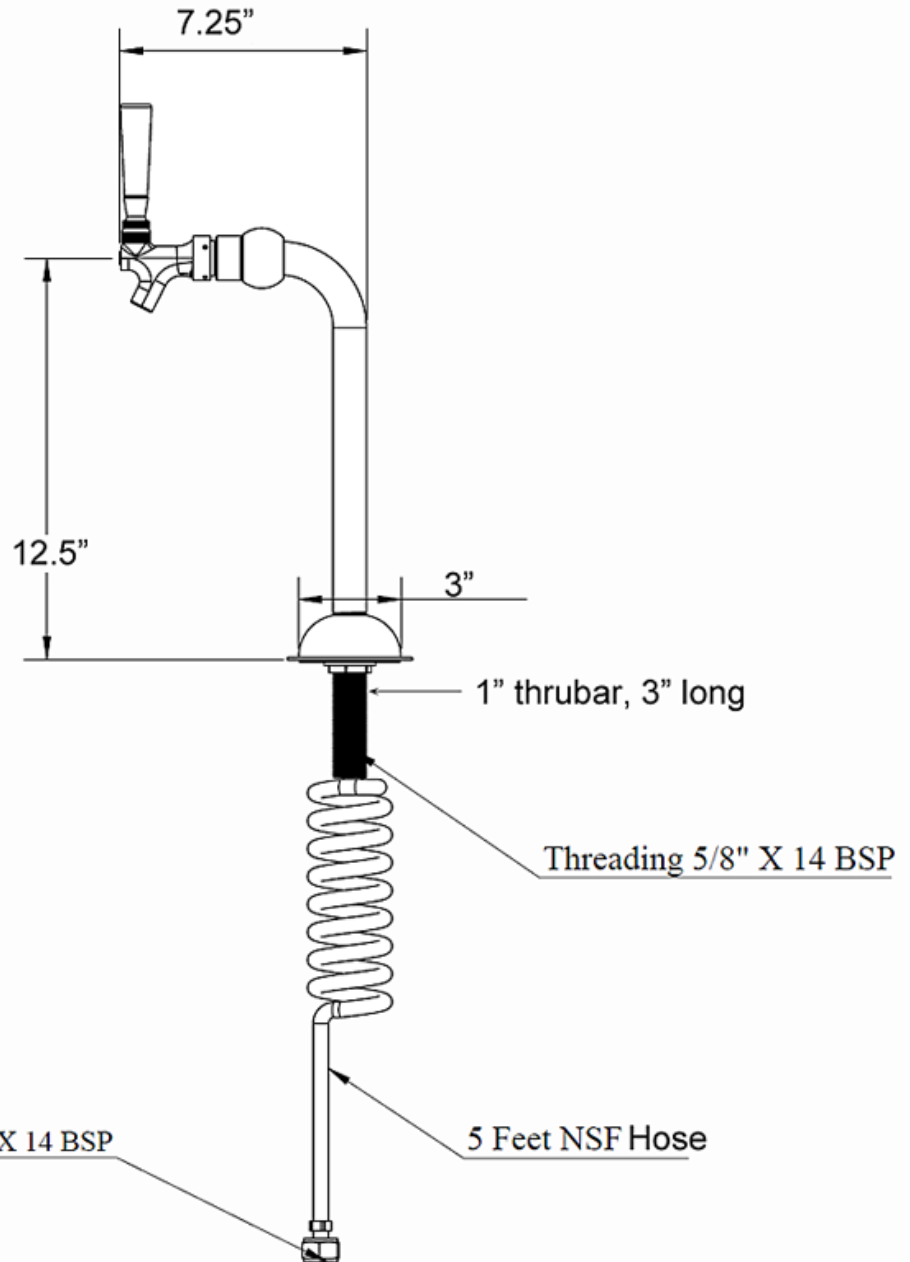

CTA515: Chrome Plated Brass

CTA530: Polished Brass

Product Lines : 5 Ft NSF Approved Beer Tubing with hex nut connections

Flange: 3" diameter

Includes: Faucets, Handles, & Mounting Hardware

1" Diameter mounting hole required for installation. Tighten the nut from underside to secure the tower.

Includes 5 feet of 3/6" ID Vinyl NSF approved beer tubing.