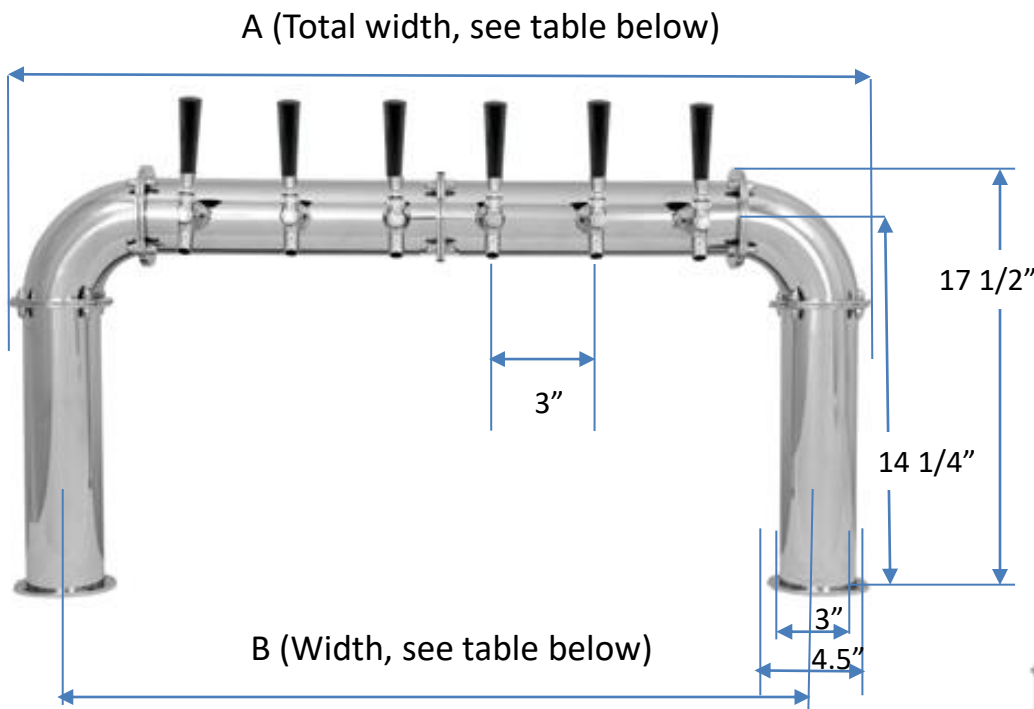

[X]: Number of Faucets

Quality Products - Quality Service
By Chill Passion Inc. Visit us at www.chillpassion.com

Made in USA

Body : 3" Diameter Pipe, Polished Stainless Steel

Flanges : 4.5" diameter

Product Lines : 5' Vinyl beer lines with hex nut connection and washers.

Faucets	A (Total Width)	B (Width)
4 Faucets, CT3P4SS	23 1/2"	19"
5 Faucets, CT3P5SS	26 1/2"	22"
6 Faucets, CT3P6SS	29 1/2"	25"
8 Faucets, CT3P8SS	35 1/2"	31"
10 Faucets, CT3P10SS	41 1/2"	37"
12 Faucets, CT3P12SS	47 1/2"	43"

Includes:

- Faucets
- 5' of 3/16" NSF Vinyl beer tubing with hex nut connections.
- Beer Washers for hex nuts.
- For 8+ faucets, lines are divided among both pedestals. For others, all lines in left pedestal. Let us know if you would like a different configuration.