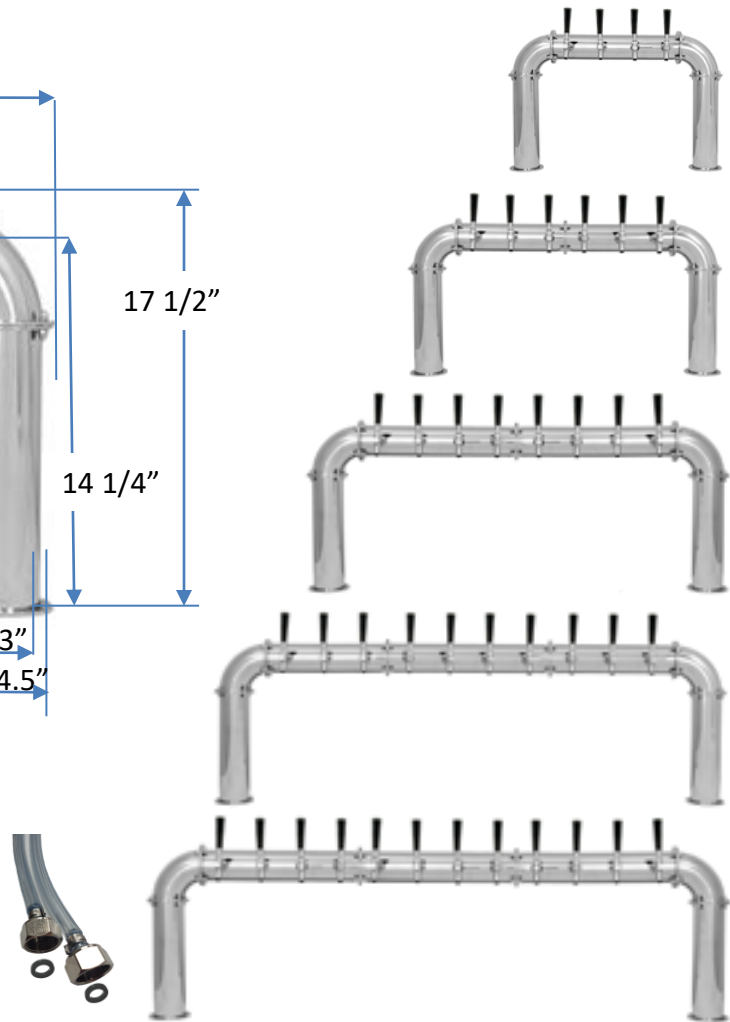

[X]: Number of Faucets

Quality Products - Quality Service
By Chill Passion Inc. Visit us at www.chillpassion.com

Made in USA

Body : 3" Diameter Pipe, Polished Stainless Steel

Flanges : 4.5" diameter

Product Lines : 5' Vinyl beer lines with hex nut connection and washers.

Faucets	A (Total Width)	B (Width)
4 Faucets, CT3P4SS	23 1/2"	19"
5 Faucets, CT3P5SS	26 1/2"	22"
6 Faucets, CT3P6SS	29 1/2"	25"
8 Faucets, CT3P8SS	35 1/2"	31"
10 Faucets, CT3P10SS	41 1/2"	37"
12 Faucets, CT3P12SS	47 1/2"	43"

Includes:

- Faucets
- 5' of 3/16" NSF Vinyl beer tubing with hex nut connections.
- Beer Washers for hex nuts.
- For 8+ faucets, lines are divided among both pedestals. For others, all lines in left pedestal. Let us know if you would like a different configuration.