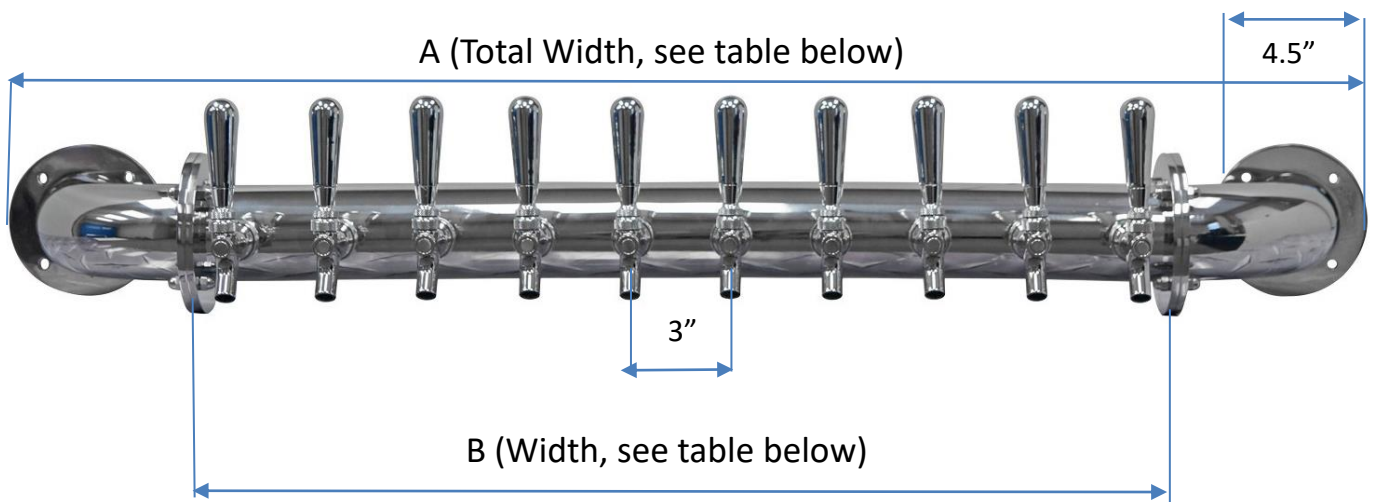

Brooklyn Wall Mount Towers
CTW3P[X]: Chrome Contact
CTW3P[X]SS: SS Contact

[X]: Number of Faucets

All SS304 Contact, Glycol Ready

Made in USA

Body : 3" Diameter Pipe, Polished Stainless Steel

Flanges : 4.5" diameter

Product Lines: 6' NSF Approved Beverage tubing w/ hex nut connections

Faucets	A (Total Width)	B (Width)
4 Faucets	23 1/2"	12"
5 Faucets	26 1/2"	15"
6 Faucets	29 1/2"	18"
8 Faucets	35 1/2"	24"
10 Faucets	41 1/2"	30"
12 Faucets	47 1/2"	36"
16 Faucets	59 1/2"	48"