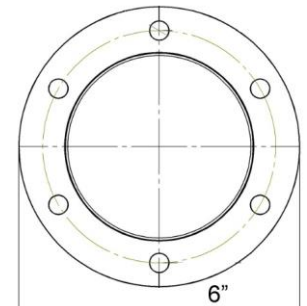

[X]: Number of Faucets

All SS304 Contact, Glycol Ready

Made in USA

Body : 4" Diameter Pipe, Brushed Stainless Steel

Flanges : 6" diameter

Product Lines : 304 grade SS with 1/4" barb

Restriction : See table below.

Glycol Lines : 3/8" OD Copper with 3/8" Barbs

Faucets	Restriction	Glycol	A (Total Width)	B (Width)
4 Faucets	3.6 pounds	1 Loop (2 connections)	30"	12"
5 Faucets	3.6 pounds	1 Loop (2 connections)	33"	15"
6 Faucets	3.6 pounds	1 Loop (2 connections)	36"	18"
8 Faucets	Line 1-3: 4.8 lbs Others: 3.6 lbs	1 Loop (2 connections)	42"	24"
10 Faucets	3.6 pounds	2 Loops (4 connections)	48"	30"
12 Faucets	3.6 pounds	2 Loops (4 connections)	54"	36"
16 Faucets	Line 6-11: 4.8 lbs Others: 3.6 lbs	2 Loops (4 connections)	66"	48"