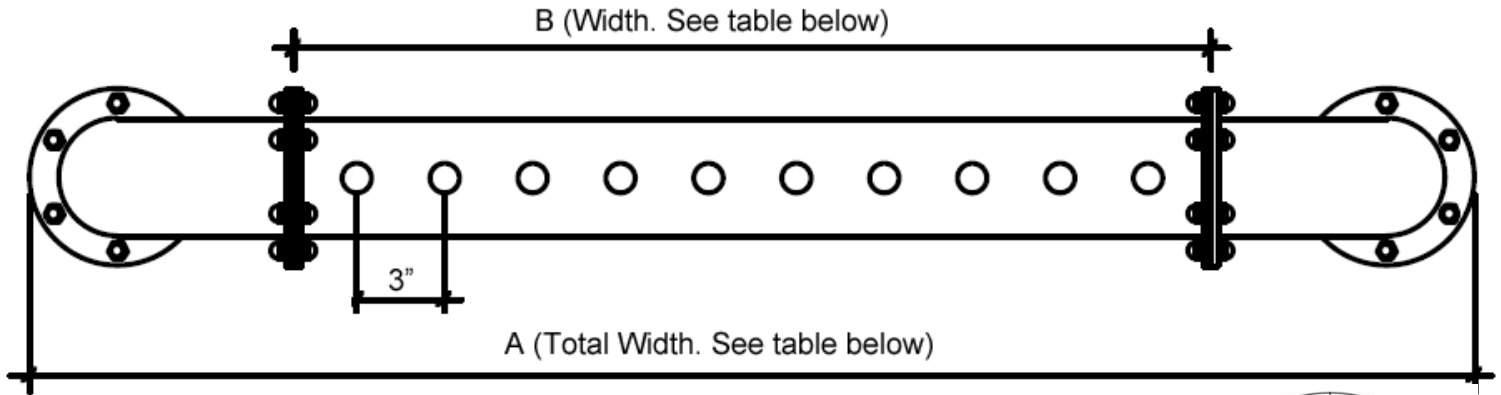

[X]: Number of Faucets

All SS304 Contact, Glycol Ready

Made in USA

Body : 4" Diameter Pipe, Brushed Stainless Steel

Flanges : 6" diameter

Product Lines : 304 grade SS with 1/4" barb

Restriction : See table below.

Glycol Lines : 3/8" OD Copper with 3/8" Barbs

Faucets	Restriction	Glycol	A (Total Width)	B (Width)
4 Faucets	3.6 pounds	1 Loop (2 connections)	30"	12"
5 Faucets	3.6 pounds	1 Loop (2 connections)	33"	15"
6 Faucets	3.6 pounds	1 Loop (2 connections)	36"	18"
8 Faucets	Line 1-3: 4.8 lbs Others: 3.6 lbs	1 Loop (2 connections)	42"	24"
10 Faucets	3.6 pounds	2 Loops (4 connections)	48"	30"
12 Faucets	3.6 pounds	2 Loops (4 connections)	54"	36"
16 Faucets	Line 6-11: 4.8 lbs Others: 3.6 lbs	2 Loops (4 connections)	66"	48"