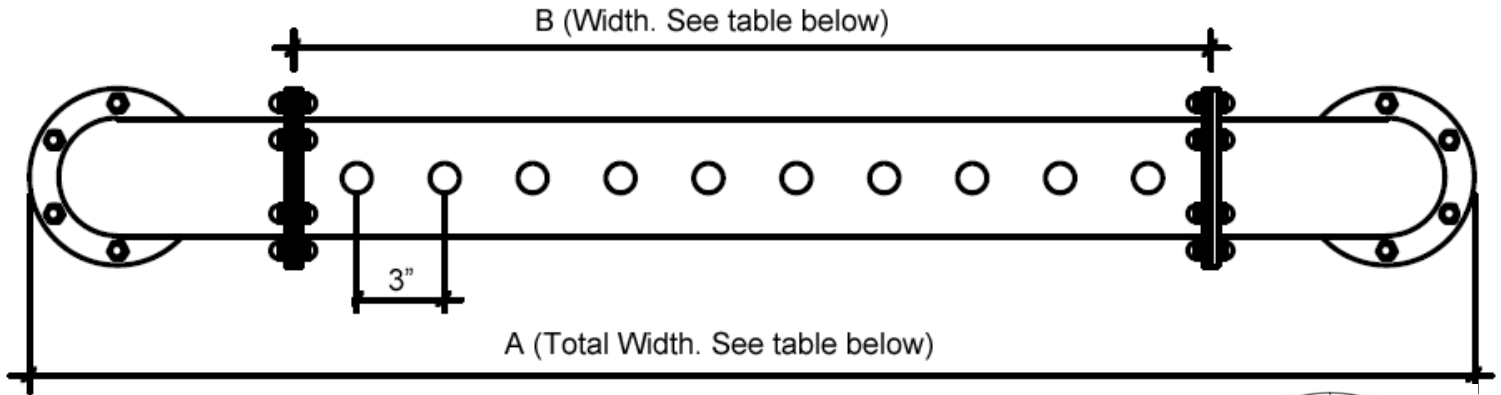

[X]: Number of Faucets

Body : 4" Diameter Pipe, Brushed Stainless Steel

Flanges : 6" diameter

Product Lines : Vinyl lines with hex-nut connection

Faucets	A (Total Width)	B (Width)
4 Faucets	30"	12"
5 Faucets	33"	15"
6 Faucets	36"	18"
8 Faucets	42"	24"
10 Faucets	48"	30"
12 Faucets	54"	36"
16 Faucets	66"	48"