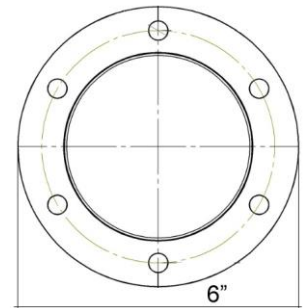

[X]: Number of Faucets

Body : 4" Diameter Pipe, Brushed Stainless Steel

Flanges : 6" diameter

Product Lines : Vinyl lines with hex-nut connection

Faucets	A (Total Width)	B (Width)
4 Faucets	30"	12"
5 Faucets	33"	15"
6 Faucets	36"	18"
8 Faucets	42"	24"
10 Faucets	48"	30"
12 Faucets	54"	36"
16 Faucets	66"	48"