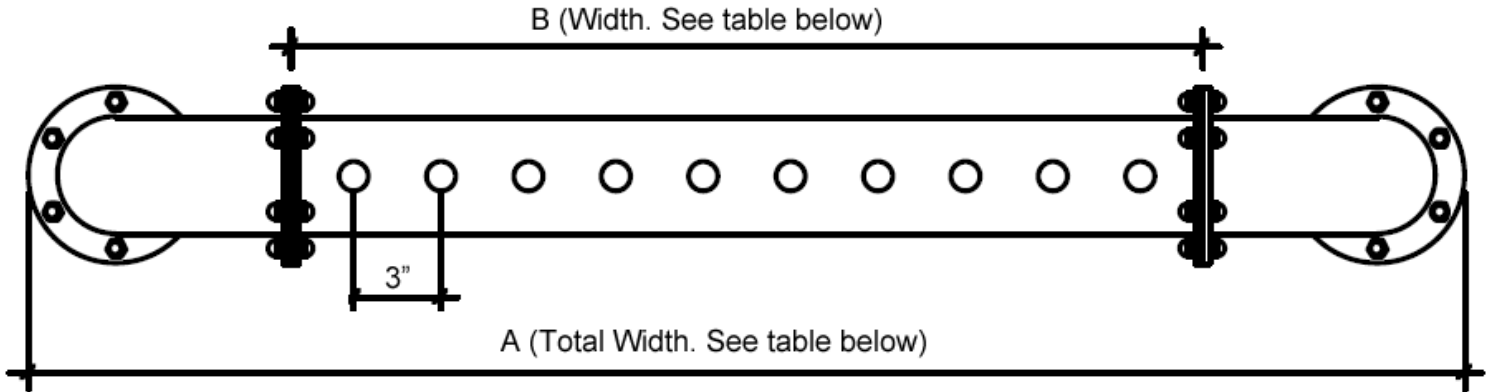

[X]: Number of Faucets

**Body** : 4" Diameter Pipe, Brushed Stainless Steel. **Flanges** : 6" diameter  
**Product Lines** : Vinyl lines with hex-nut connection

Faucets	A (Total Width)	B (Width)
4 Faucets	30"	12"
5 Faucets	33"	15"
6 Faucets	36"	18"
8 Faucets	42"	24"
10 Faucets	48"	30"
12 Faucets	54"	36"
14 Faucets	60"	42"
16 Faucets	66"	48"
18 Faucets	72"	54"
20 Faucets	78"	60"