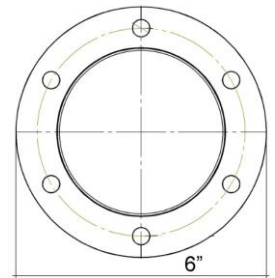

[X]: Number of Faucets

**Body** : 4" Diameter Pipe, Brushed Stainless Steel. **Flanges** : 6" diameter  
**Product Lines** : Vinyl lines with hex-nut connection

Faucets	A (Total Width)	B (Width)
4 Faucets	30"	12"
5 Faucets	33"	15"
6 Faucets	36"	18"
8 Faucets	42"	24"
10 Faucets	48"	30"
12 Faucets	54"	36"
14 Faucets	60"	42"
16 Faucets	66"	48"
18 Faucets	72"	54"
20 Faucets	78"	60"