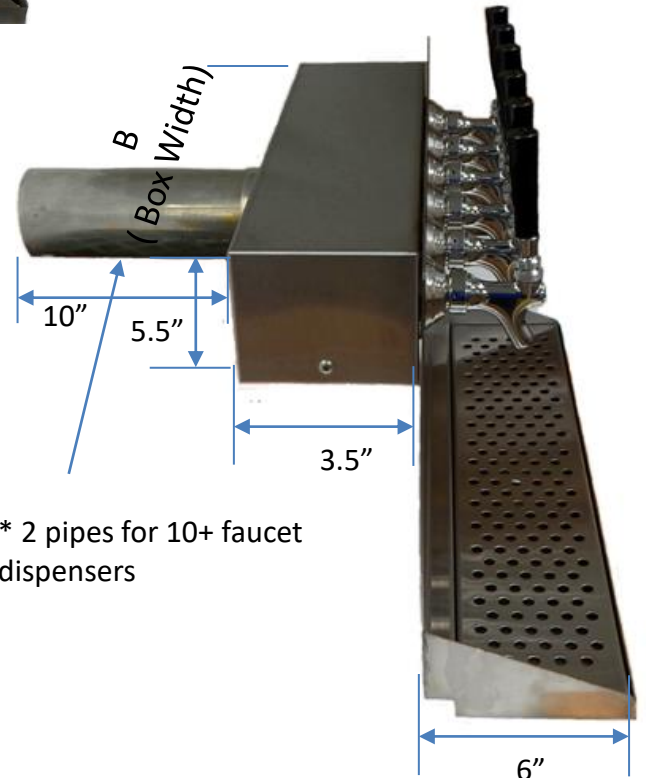

[X]: Number of Faucets

Made in USA

Quality Products - Quality Service
By Chill Passion Inc. Visit us at www.chillpassion.com

Body : Brushed Stainless Steel

Product Lines : 6' Vinyl beer lines with hex nut connection and washers.
Upgrade to all 304 grade SS contact available.

Includes:

- Faucets
- 6' of 3/16" Vinyl beer tubing with hex nut connections.
- Beer Washers for hex nuts.

*Tap handles not included.

Faucets	A (Tray Width)	B (Box Width)
4 Faucets, CWT4	15"	12"
5 Faucets, CWT5	24"	15"
6 Faucets, CWT6	24"	18"
8 Faucets, CWT8	30"	24"
10 Faucets, CWT10	36"	30"
12 Faucets, CWT12	48"	36"

* 2 pipes for 10+ faucet dispensers