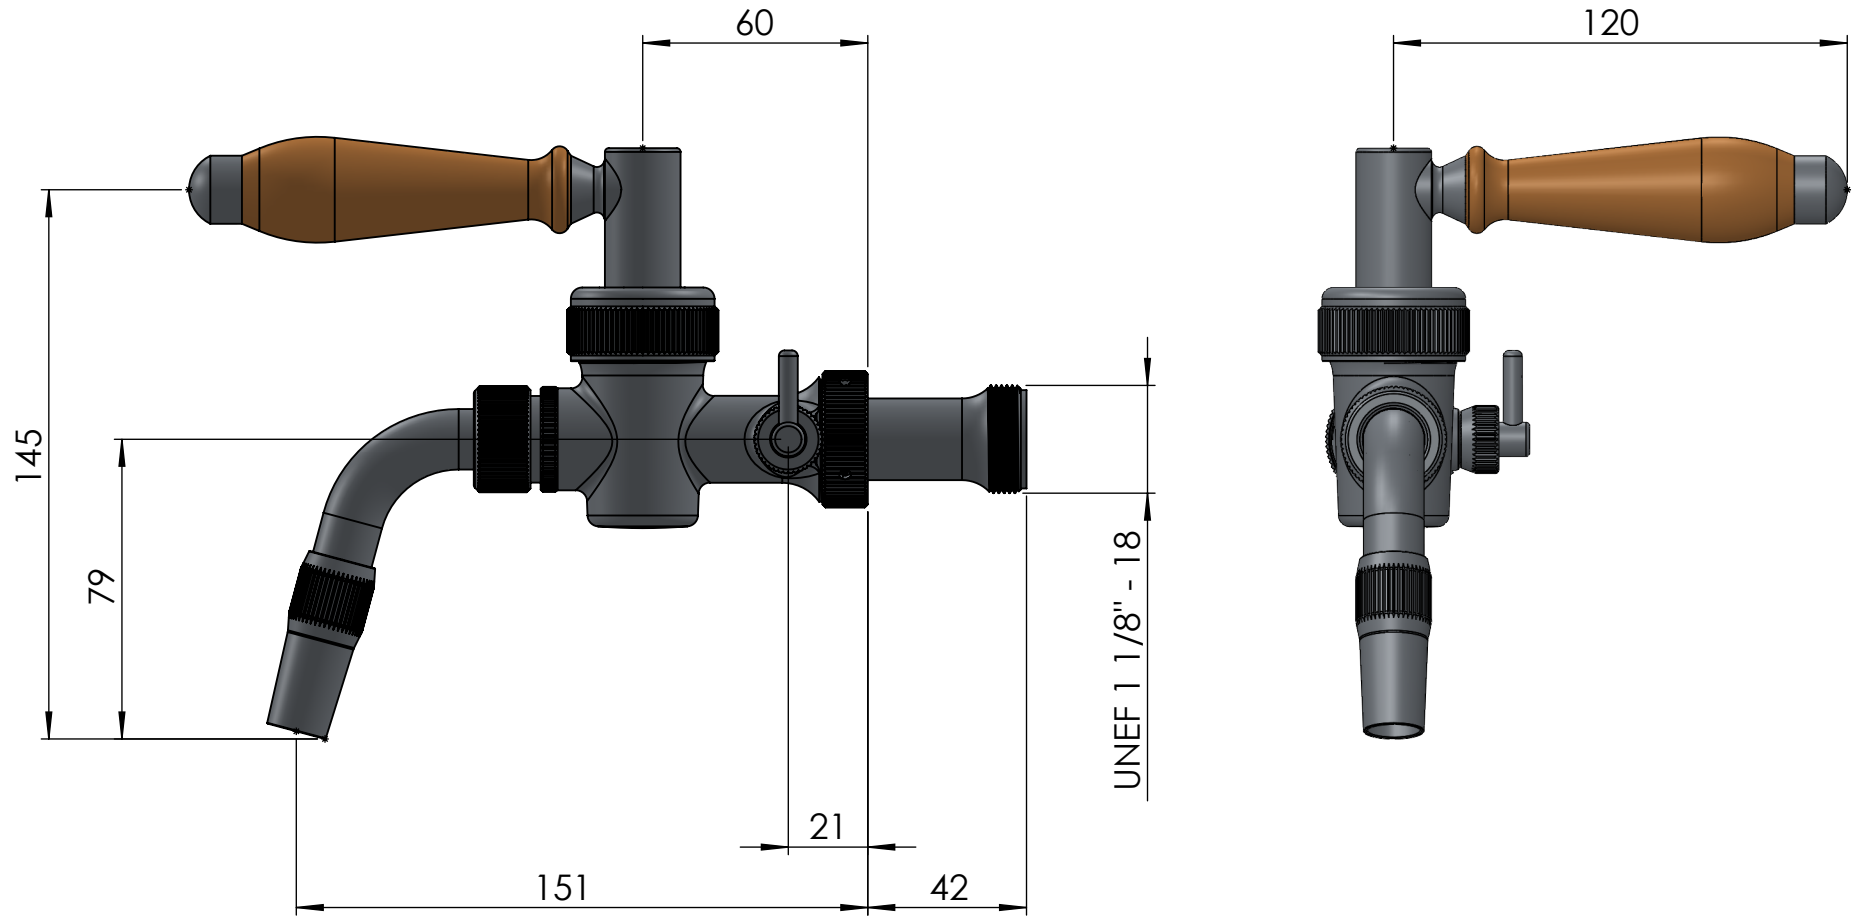

LUKR Nostalgie

Main dimensions with U.S. shank

6 5 4 3 2 1

D

D

C

C

B

B

A

A

6 5 4 3 2 1